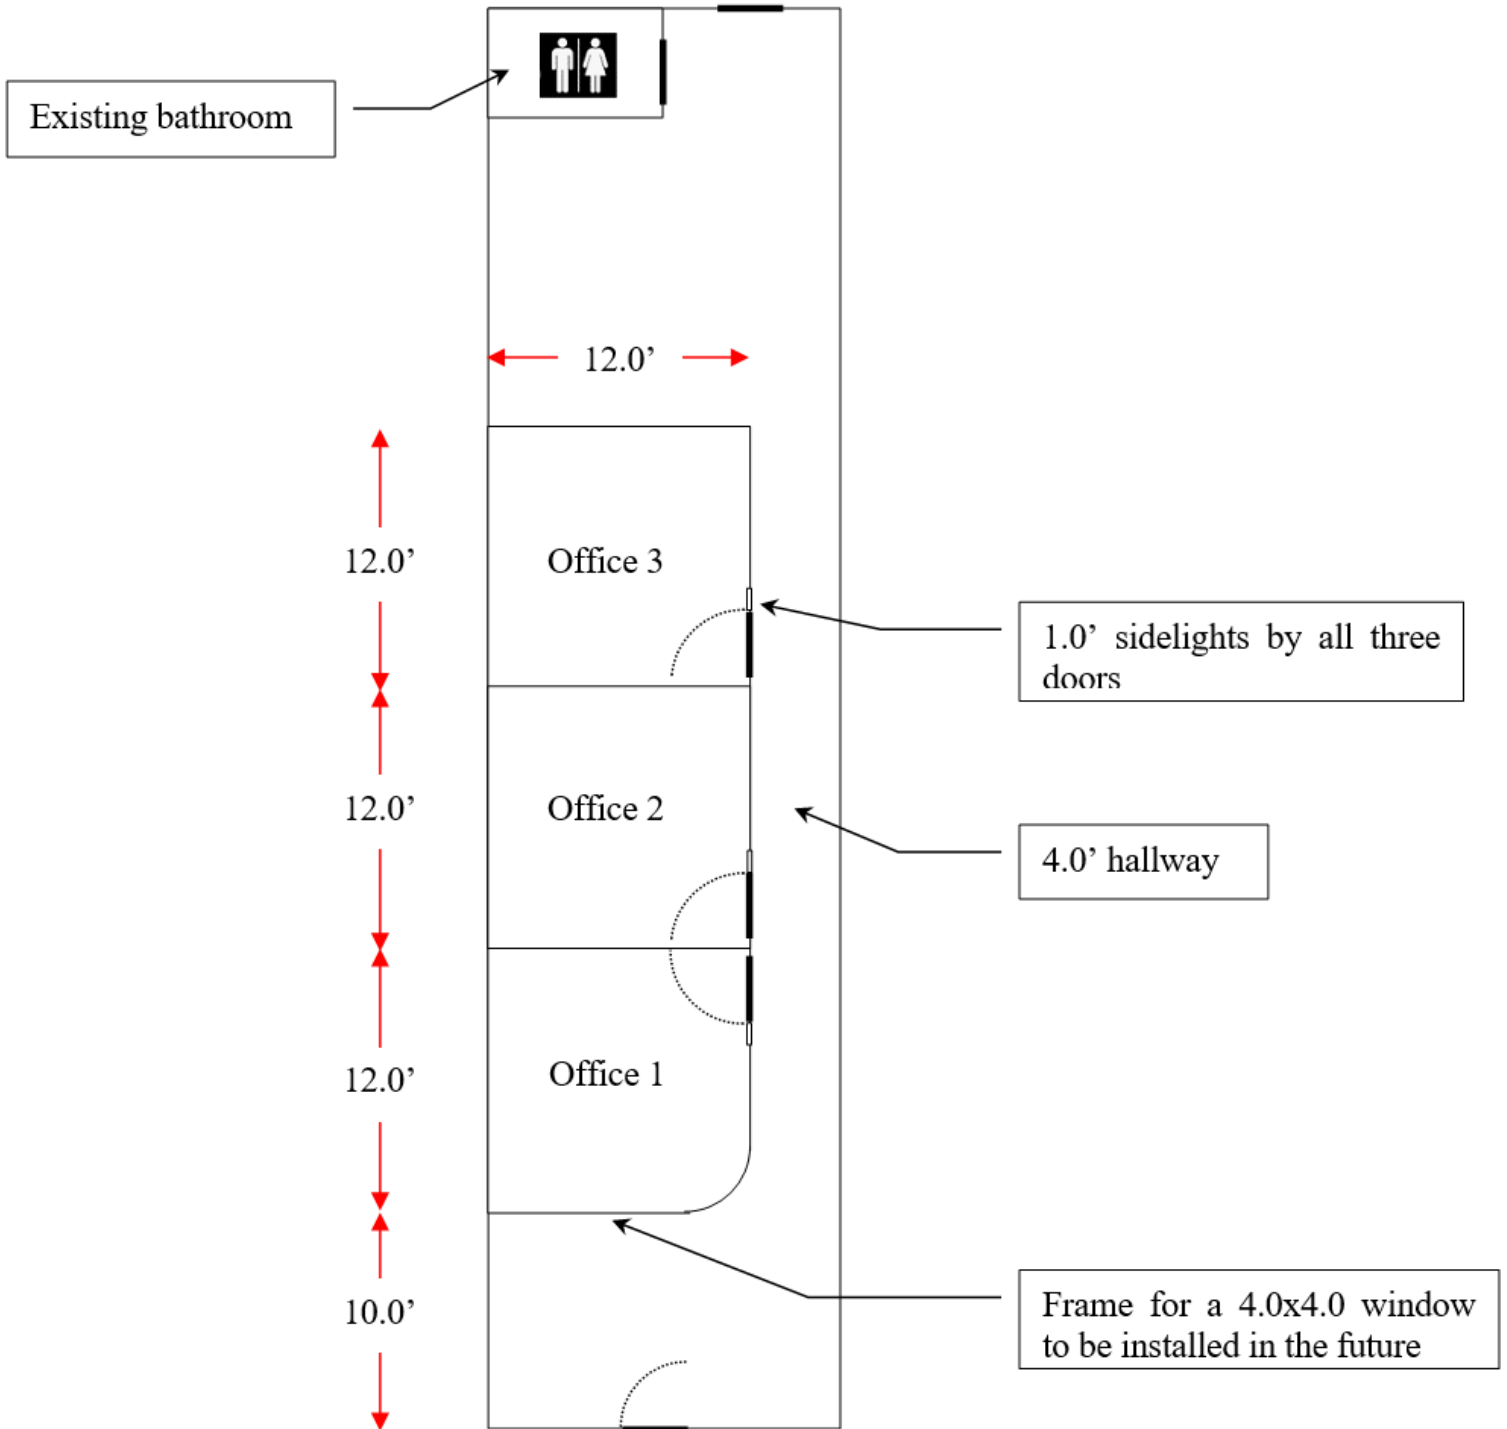

PLAZA 44

Suite 103

1,045 sq. ft.

Approximately to scale
All dimensions are approximate.

PLAZA 44 SITE PLAN